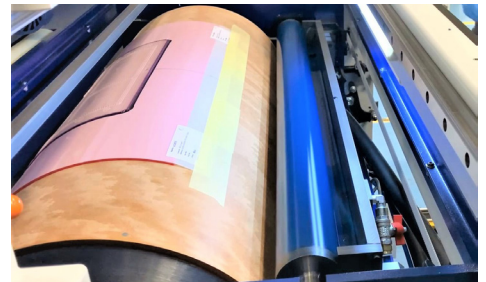

Flexo-Print^{FP300}

High quality flexo printer

- Offer high quality text, graphics and handling instructions
- Minimal set-up time
- Servo controlled anilox and print roller
- Top impression roller
- Accurate register of print position
- Top impression roller
- Quick change doctor blade
- Pump for quick wash up

Max Length	Max Width	Min distance between prints
1210 mm	990 mm	300 mm

KOLBUS Autobox Ltd

KOLBUS House | Blackburn Road | Houghton Regis | LU5 5BQ | UK
 Tel. +44 (0) 1525 379359 | sales@autoboxmachinery.com | www.autoboxmachinery.com